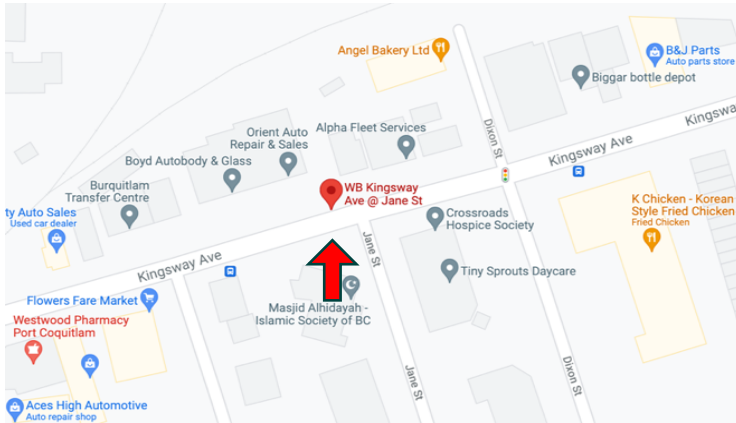

# TRI-CITIES WINTER SHELTER OCT 2023-APR 2024

Pick-Up Starts at 8:45 PM • Drop-Off is at 7:00 AM

## Pick-Up Locations

### Lincoln Skytrain Station

### Northside of Kingsway at Jane St (Bus Stop)